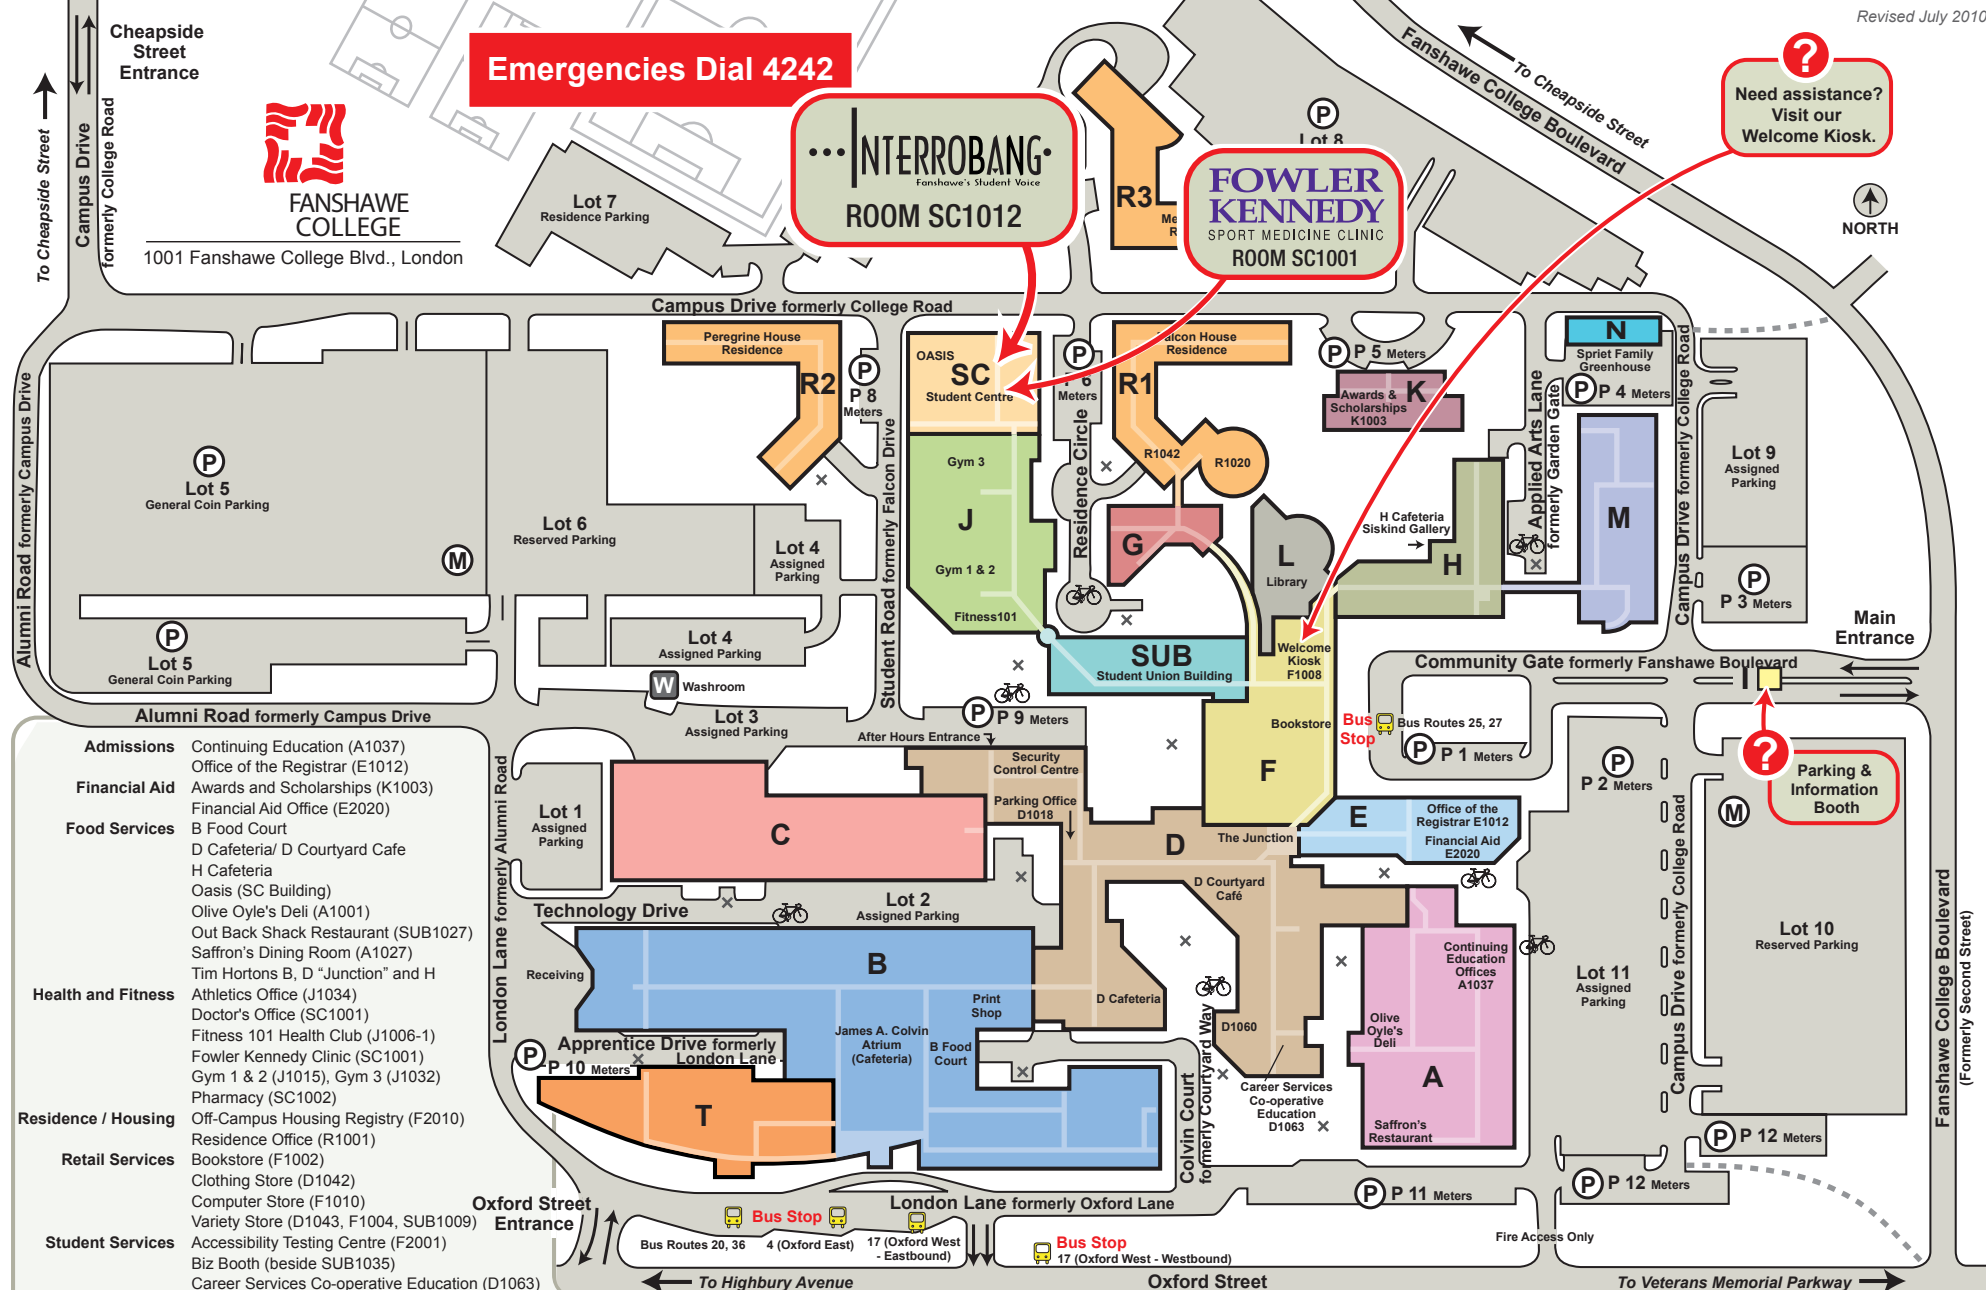

**Emergencies Dial 4242**

**Need assistance? Visit our Welcome Kiosk.**

**FANSHAWE COLLEGE**  
1001 Fanshawe College Blvd., London

**INTERROBANG**  
Fanshawe's Student Voice  
**ROOM SC1012**

**FOWLER KENNEDY**  
SPORT MEDICINE CLINIC  
**ROOM SC1001**

- Admissions** Continuing Education (A1037)  
Office of the Registrar (E1012)
- Financial Aid** Awards and Scholarships (K1003)  
Financial Aid Office (E2020)
- Food Services** B Food Court  
D Cafeteria/ D Courtyard Cafe  
H Cafeteria  
Oasis (SC Building)  
Olive Oyle's Deli (A1001)  
Out Back Shack Restaurant (SUB1027)  
Saffron's Dining Room (A1027)  
Tim Hortons B, D "Junction" and H
- Health and Fitness** Athletics Office (J1034)  
Doctor's Office (SC1001)  
Fitness 101 Health Club (J1006-1)  
Fowler Kennedy Clinic (SC1001)  
Gym 1 & 2 (J1015), Gym 3 (J1032)  
Pharmacy (SC1002)
- Residence / Housing** Off-Campus Housing Registry (F2010)  
Residence Office (R1001)
- Retail Services** Bookstore (F1002)  
Clothing Store (D1042)  
Computer Store (F1010)  
Variety Store (D1043, F1004, SUB1009)
- Student Services** Accessibility Testing Centre (F2001)  
Biz Booth (beside SUB1035)  
Career Services Co-operative Education (D1063)  
Computer Homework Labs (F1000, L2005, B1049)  
CONNECT Resource Centre (E2030)  
Counselling and Accessibility Services (F2010)  
First Nations Centre (A1047)  
Foot Patrol (D1027)  
International Services (E2025)  
Library and Media Services (L1003)  
Meal Plan (Bookstore F1002)  
Print Shop (B1002)  
**Student Union Offices (SC2001)**  
Study Lounge (F1012)  
Testing and Learning Centre (A2019)
- Other Services** Alumni Office (K1011)  
Campus Security (D1027)  
Forwell Hall (SUB1012)  
Hair Salon "The Fringe" (SUB1011)  
Health & Safety/Facilities (D1021)  
Human Resources (F3011)  
Marketing and Communications (E1003)  
Ombuds Office (T3015)  
Parking Office (D1018)  
Receiving Department (B1037)  
Welcome Kiosk (F1008)